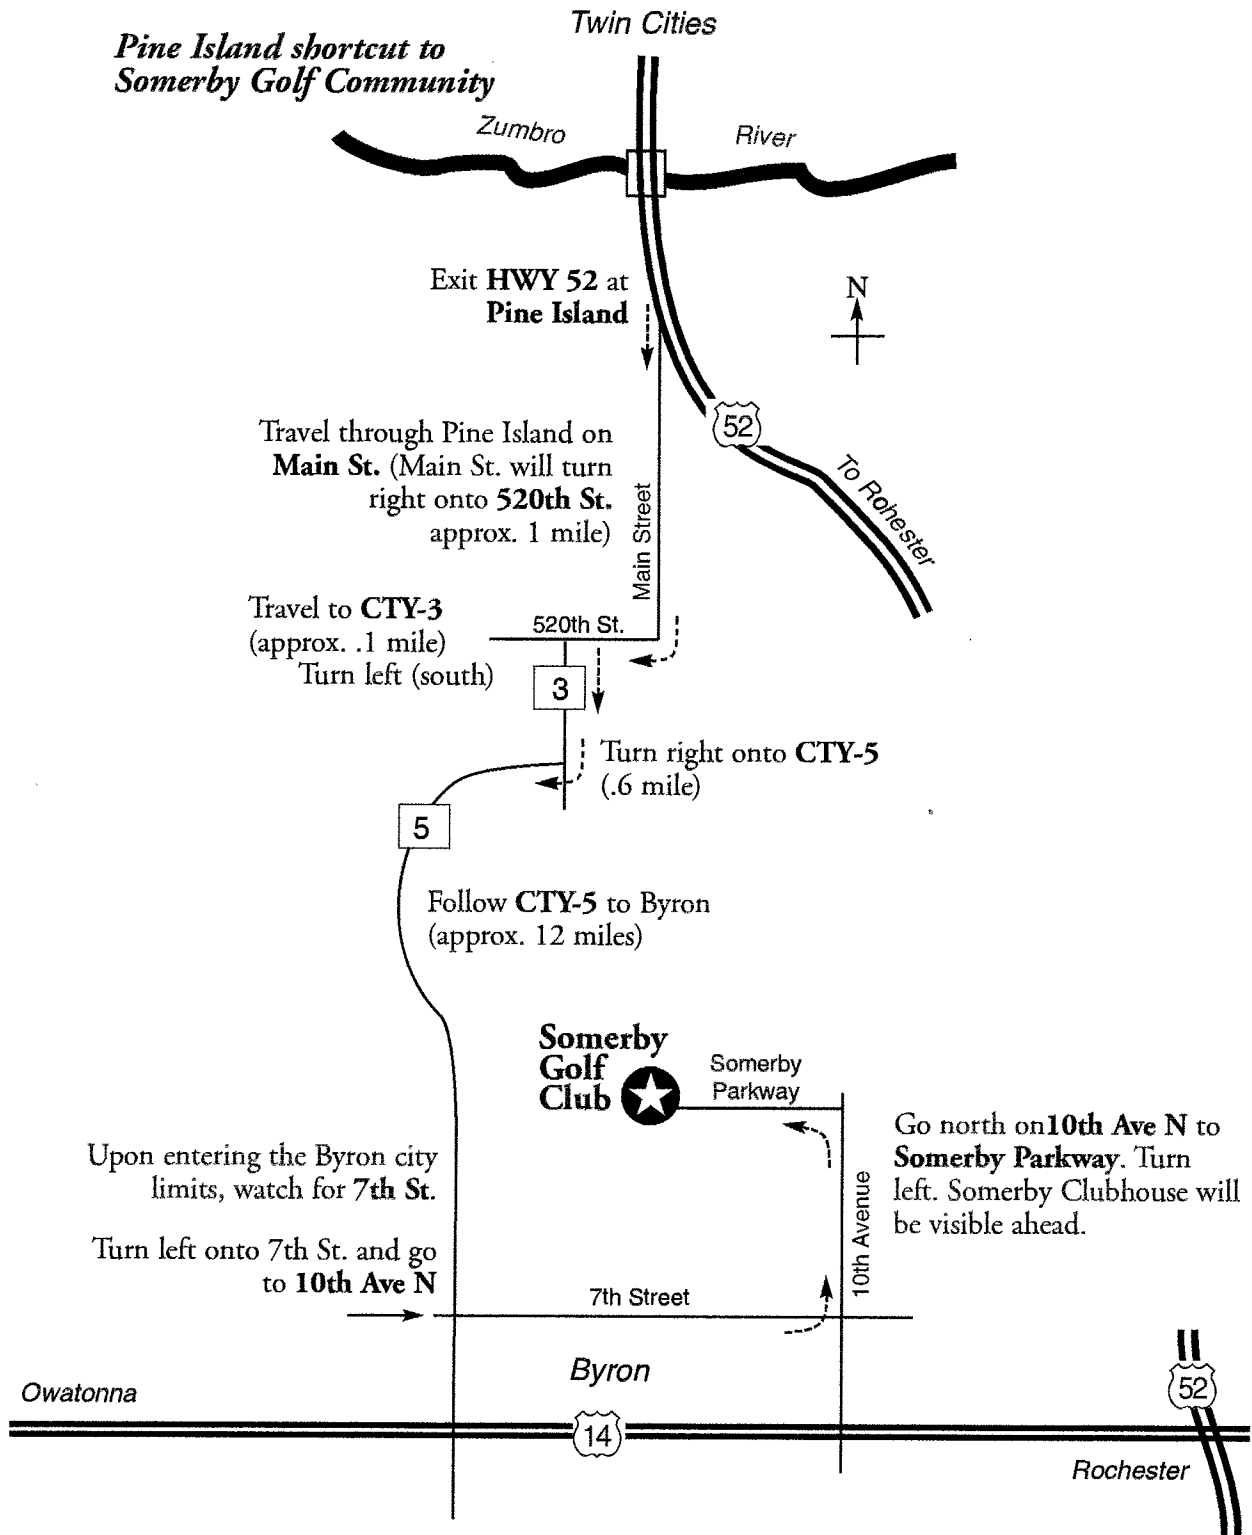

***Pine Island shortcut to
Sommerby Golf Community***

Somerby Golf Club is located in Byron, MN just west of Rochester on Highway 14 and 1 mile north on 10th Avenue.

507-775-3700